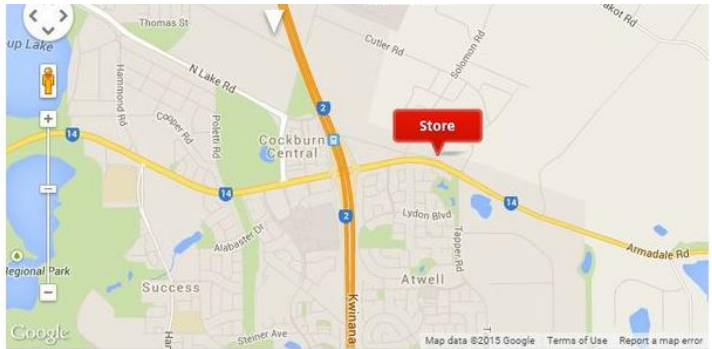

### Fantastic Furniture Canninton Address

Unit 6, Lot 101  
50 William Street  
Beckenham WA 6107

### Fantastic Furniture Cockburn Address

49-67 Armadale Road  
Cockburn WA 6164

### Fantastic Furniture Joondalup Address

2 Delage Street  
Joondalup WA 6027

## Fantastic Furniture Mandurah Address

Corner Lakes Road & Pinjarra Road  
Greenfields WA 6210