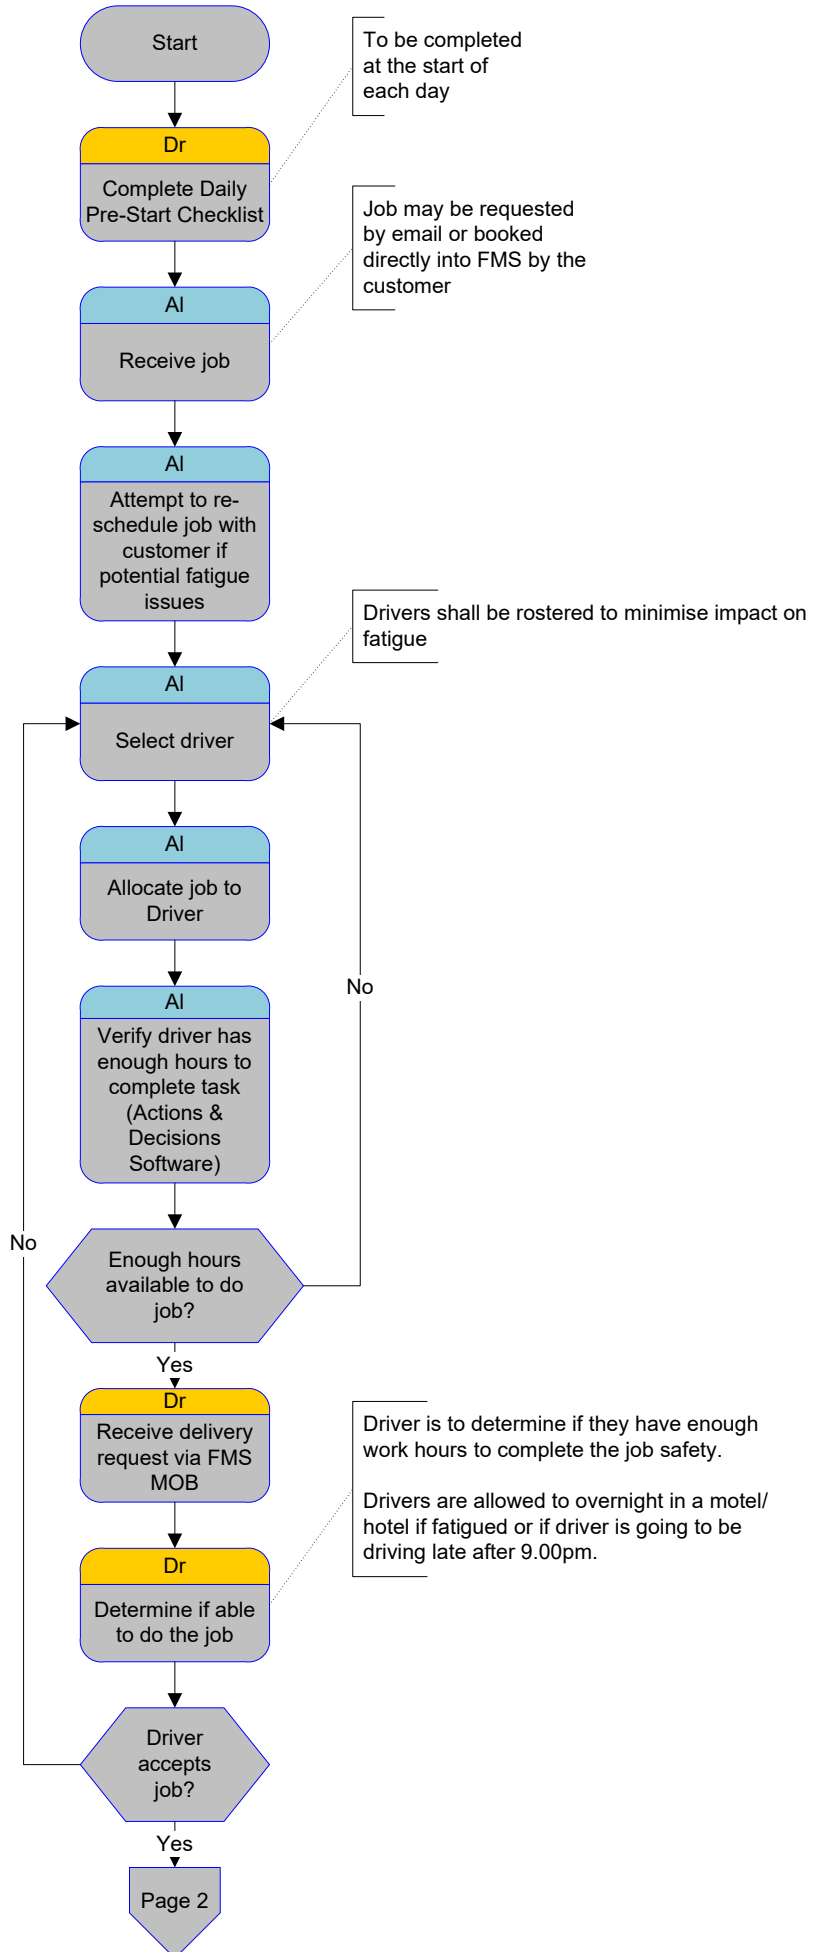

AI = Allocators
OM = Operations Manager
CS = Client Services
Dr = Drivers

FMS MOB = PDA

- AI = Allocators
- OM = Operations Manager
- CS = Client Services
- Dr = Drivers